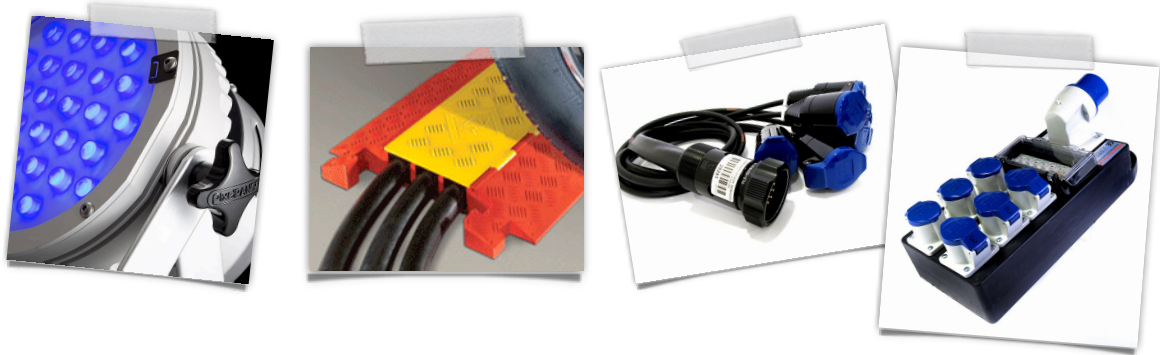

EQUIPMENT DRY HIRE

Figure of Eight Events offer a dry hire service to the entertainment industry. The equipment we use is very much fit for purpose and prepared to the highest standards prior to dispatch. We offer a whole host of dry hire services including:

- Cabling from 13A to 600A three phase
- Electrical distribution boards from 13A to 1600A
- Cable protection including standard, alluminum and DDA compliant ramp
- Functional lighting including LED, Halogen and Metal Halide fittings from 70w to 1000w
- Emergency light fittings including twinspace and maintained/non maintained door signs
- Architectural fittings including city colours and high power LED equipment
- Stage lighting including moving lights, generics, dimming and control
- Sound equipment including quality outdoor public address, microphones, playback and control
- Reliable and professional delivery service to UK and Europe