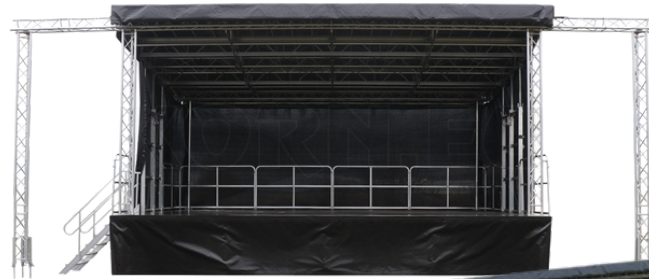

**DOUGHTY
BOOM BASE**

SMARTY BLOCK

**CONTROL DECK
C/W SURROUND**

**DEWALT 18V IMPACT KIT
C/W SPANNERS**

**GRIPPLER KIT (TENSIONER,
CUTTERS, GRIPPLERS)**

*1 Hour setup **

STAGEMOBIL L TRAILER STAGE

- Available as 7x6m (30 m²) or 7x4m (45 m²) stage
- 4x4 delivery allowing access to restrictive locations
- PA Wings available boasting huge branding opportunities
- Setup in 1hr for 2 people
- Internal clearance height from floor to roof of 3.5m
- 350kg/m² floor capacity
- 350kg Roof capacity