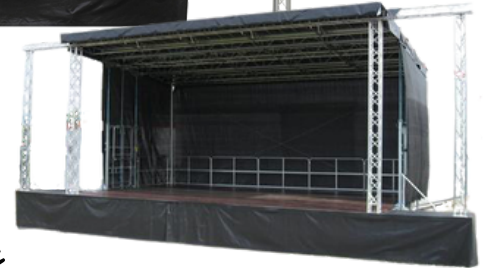

**DOUGHTY
BOOM BASE**

SMARTY BLOCK

**CONTROL DECK
C/W SURROUND**

**DEWALT 18V IMPACT KIT
C/W SPANNERS**

**GRIPPLER KIT (TENSIONER,
CUTTERS, GRIPPLERS)**

*1 Hour setup **

STAGEMOBIL L TRAILER STAGE

- Available as 7x6m (30 m²) or 7x4m (45 m²) stage
- 4x4 delivery allowing access to restrictive locations
- PA Wings available boasting huge branding opportunities
- Setup in 1hr for 2 people
- Internal clearance height from floor to roof of 3.5m
- 350kg/m² floor capacity
- 350kg Roof capacity